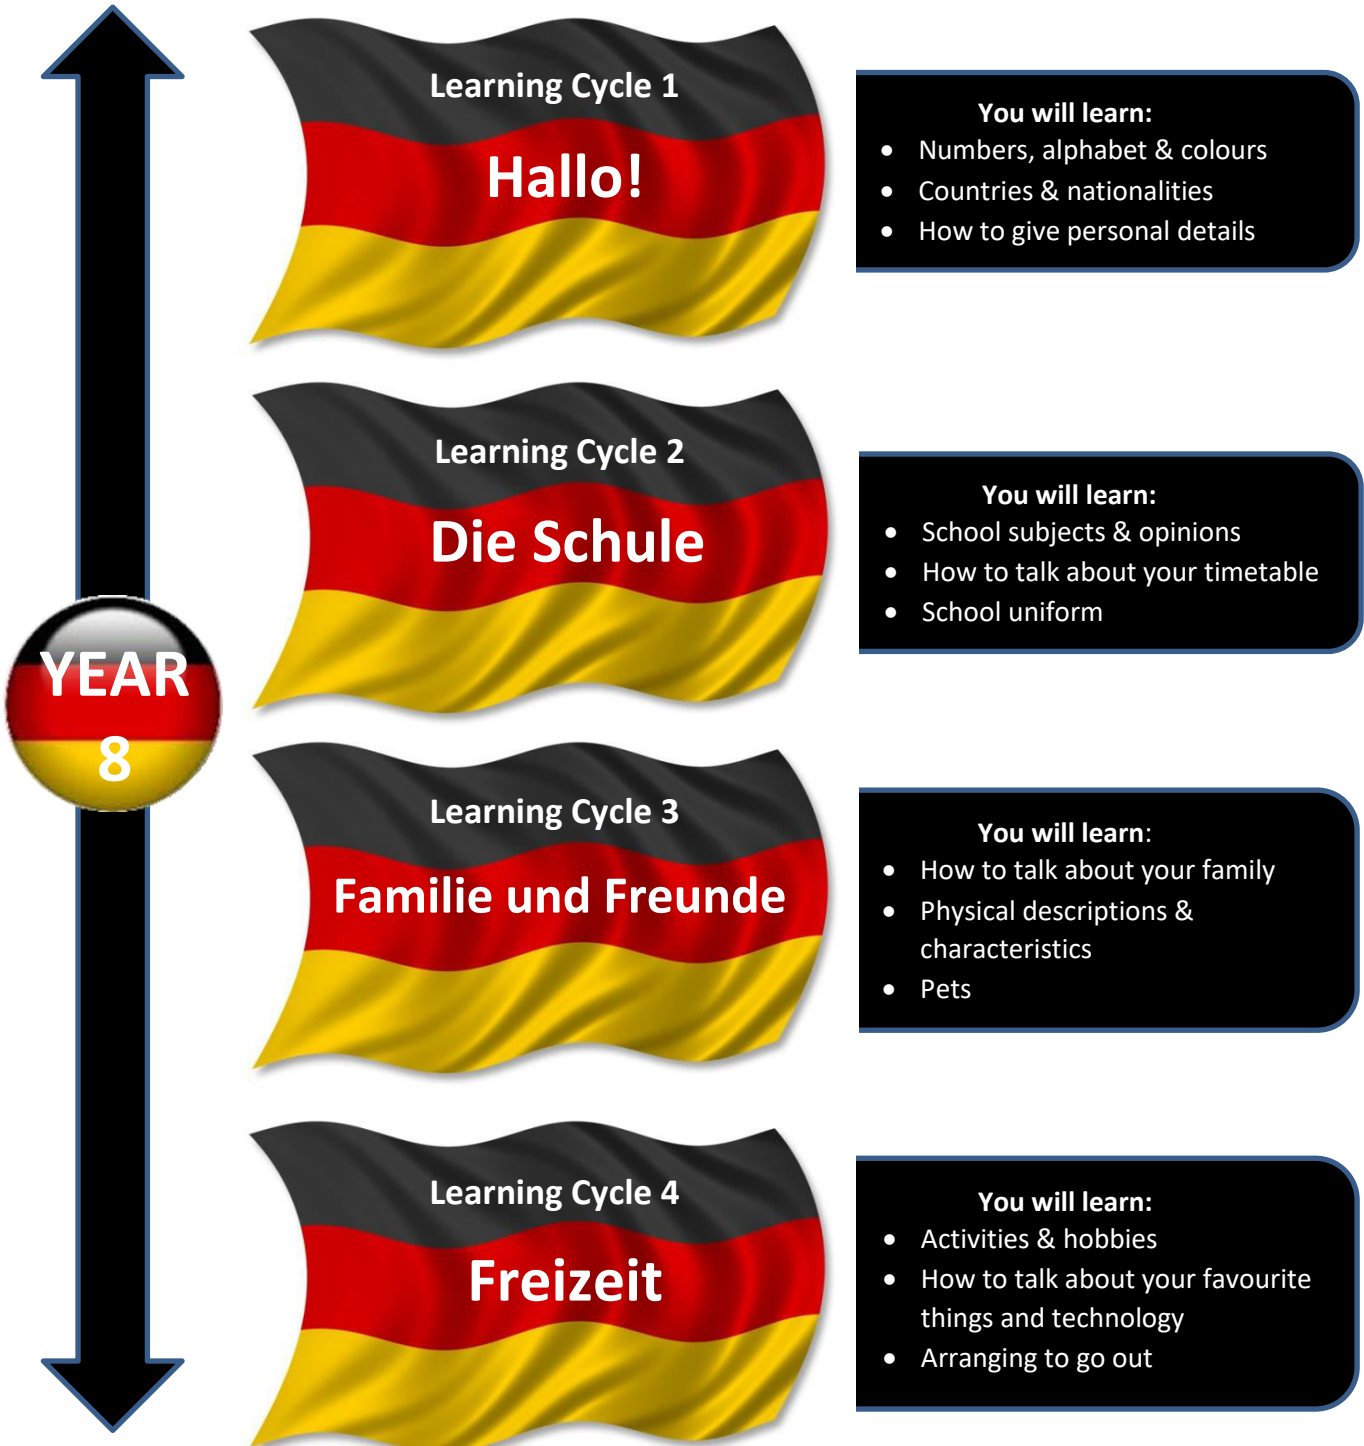

YEAR 8 GERMAN COURSE OVERVIEW

ASSESSMENT

You will be assessed on your speaking, listening, reading and writing skills throughout the year in your learning cycles.